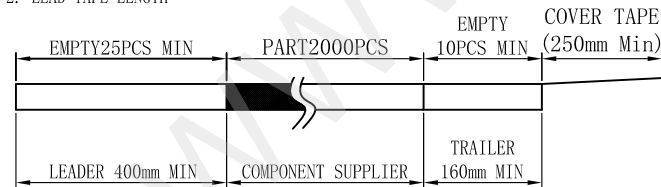

NOTES

1. NUMBER OF CONNECTORS: 2000PCS/REEL
2. LEAD TAPE LENGTH

3. QUANTITY: 20000PCS/CARTON

Each top of the bottom of the carton is protected by a piece of pearl cotton

 <b>深圳市华宇创精密电子有限公司</b>			
TOLERANCE: X.X ±0.30 X.XX ±0.25 X.XXX ±0.15 X.' ±2'    X.X' ±0.5'	DRAWN BY : 陈一鸣	DATE : 2014-02-23	PART NAME: 包装图
	CHECKED BY: 马跃	DATE : 2014-02-23	PART NO. MOLD NO.
UNIT: mm [inch] SCALE: 1:1    SIZE: A4	APPROVED BY: 邱敏	DATE : 2014-02-23	DRAW NO: SHEET NO. 1 OF 1