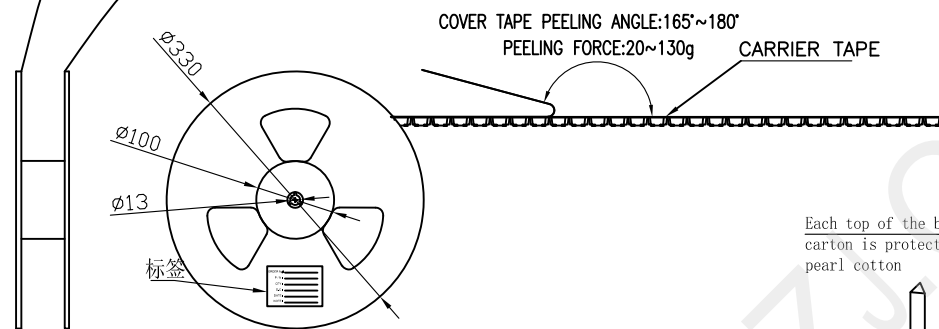

NOTES

1. NUMBER OF CONNECTORS: 2000PCS/REEL
2. LEAD TAPE LENGTH

3. QUANTITY: 20000PCS/CARTON

Each top of the bottom of the carton is protected by a piece of pearl cotton

 <b>深圳市华宇创精密电子有限公司</b>			
TOLERANCE: X.X ±0.30 X.XX ±0.25 X.XXX ±0.15 X.' ±2'    X.X' ±0.5'	DRAWN BY : 陈一鸣	DATE : 2014-02-23	PART NAME: 包装图
	CHECKED BY: 马跃	DATE : 2014-02-23	PART NO. MOLD NO.
UNIT: mm [inch] SCALE: 1:1    SIZE: A4	APPROVED BY: 邱敏	DATE : 2014-02-23	DRAW NO: SHEET NO. 1 OF 1