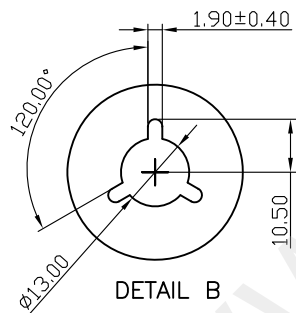

NOTES

1. NUMBER OF CONNECTORS: 2000PCS/REEL
2. LEAD TAPE LENGTH

3. QUANTITY: 20000PCS/CARTON

Each top of the bottom of the carton is protected by a piece of pearl cotton

 <b>深圳市华宇创精密电子有限公司</b>			
TOLERANCE: X.X ±0.30 X.XX ±0.25 X.XXX ±0.15 X.' ±2'    X.X' ±0.5'	DRAWN BY : 陈一鸣	DATE : 2014-02-23	PART NAME: 包装图
	CHECKED BY: 马跃	DATE : 2014-02-23	PART NO. MOLD NO.
UNIT: mm [inch] SCALE: 1:1    SIZE: A4	APPROVED BY: 邱敏	DATE : 2014-02-23	DRAW NO: SHEET NO. 1 OF 1